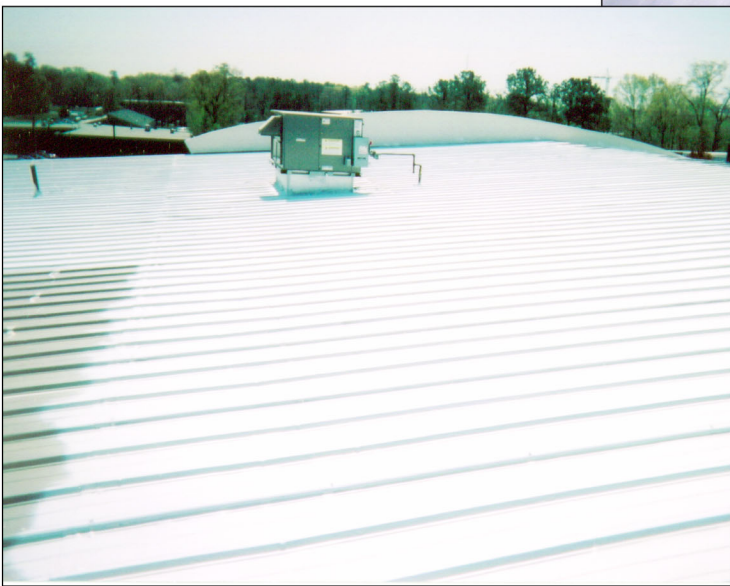

# Gold's Gym's Best Just Got Better!

***TOPPS Adds Strength to Largest Co-Ed Gym in Nation***

Voted Best New Gold's Gym of the Year when it opened in 2005, in 2006 Topps Seal was selected when the owner consortium decided to further this status. The 53,400 square foot roof underwent complete climate update and waterproofing with the Energy Star® approved white Topps Seal installation.

Today, Gold's Gym claims to be the largest chain of co-ed gyms in the world, featuring world-class equipment and 3 million members. This facility represents one of the best among over 600 units that span 43 states and 25 countries. The full project was completed by 4 men in 6 business days.